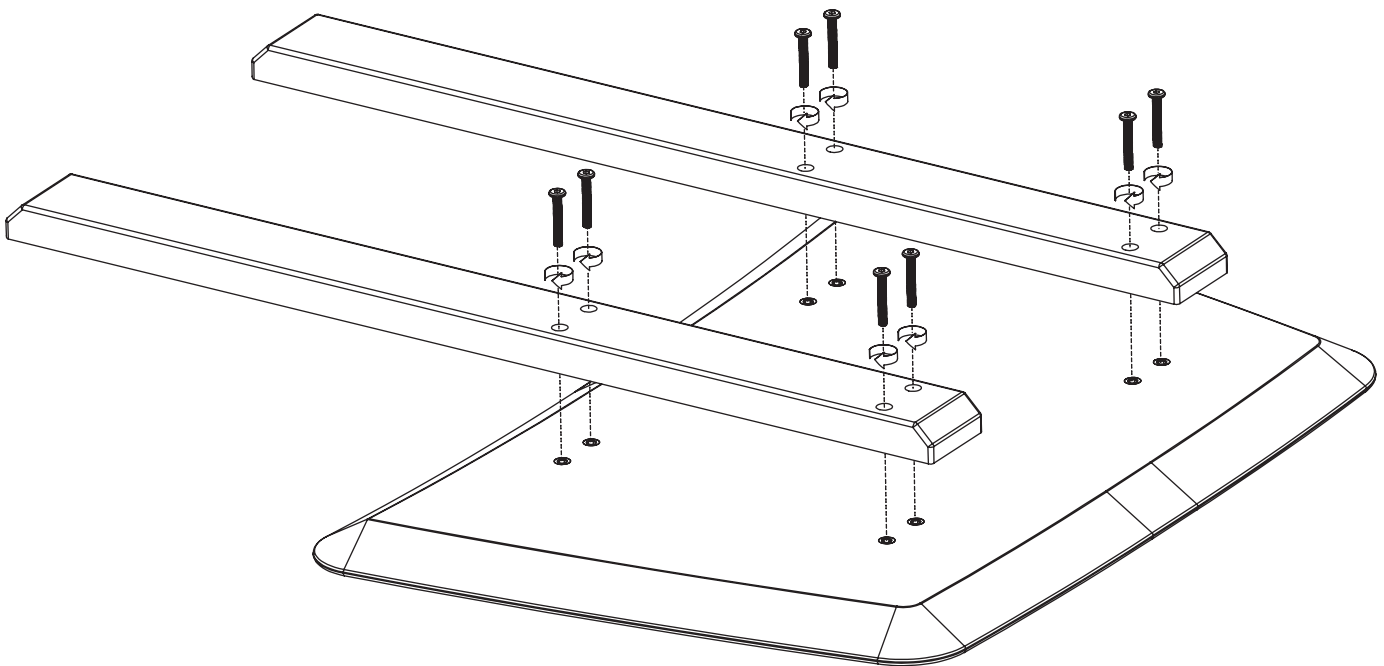

2

MONTERINGSANVISNING / ASSEMBLY INSTRUCTION

HAMPTON klaff / HAMPTON extra leaf

Delar / Parts

8x

1

2

TORKELSON